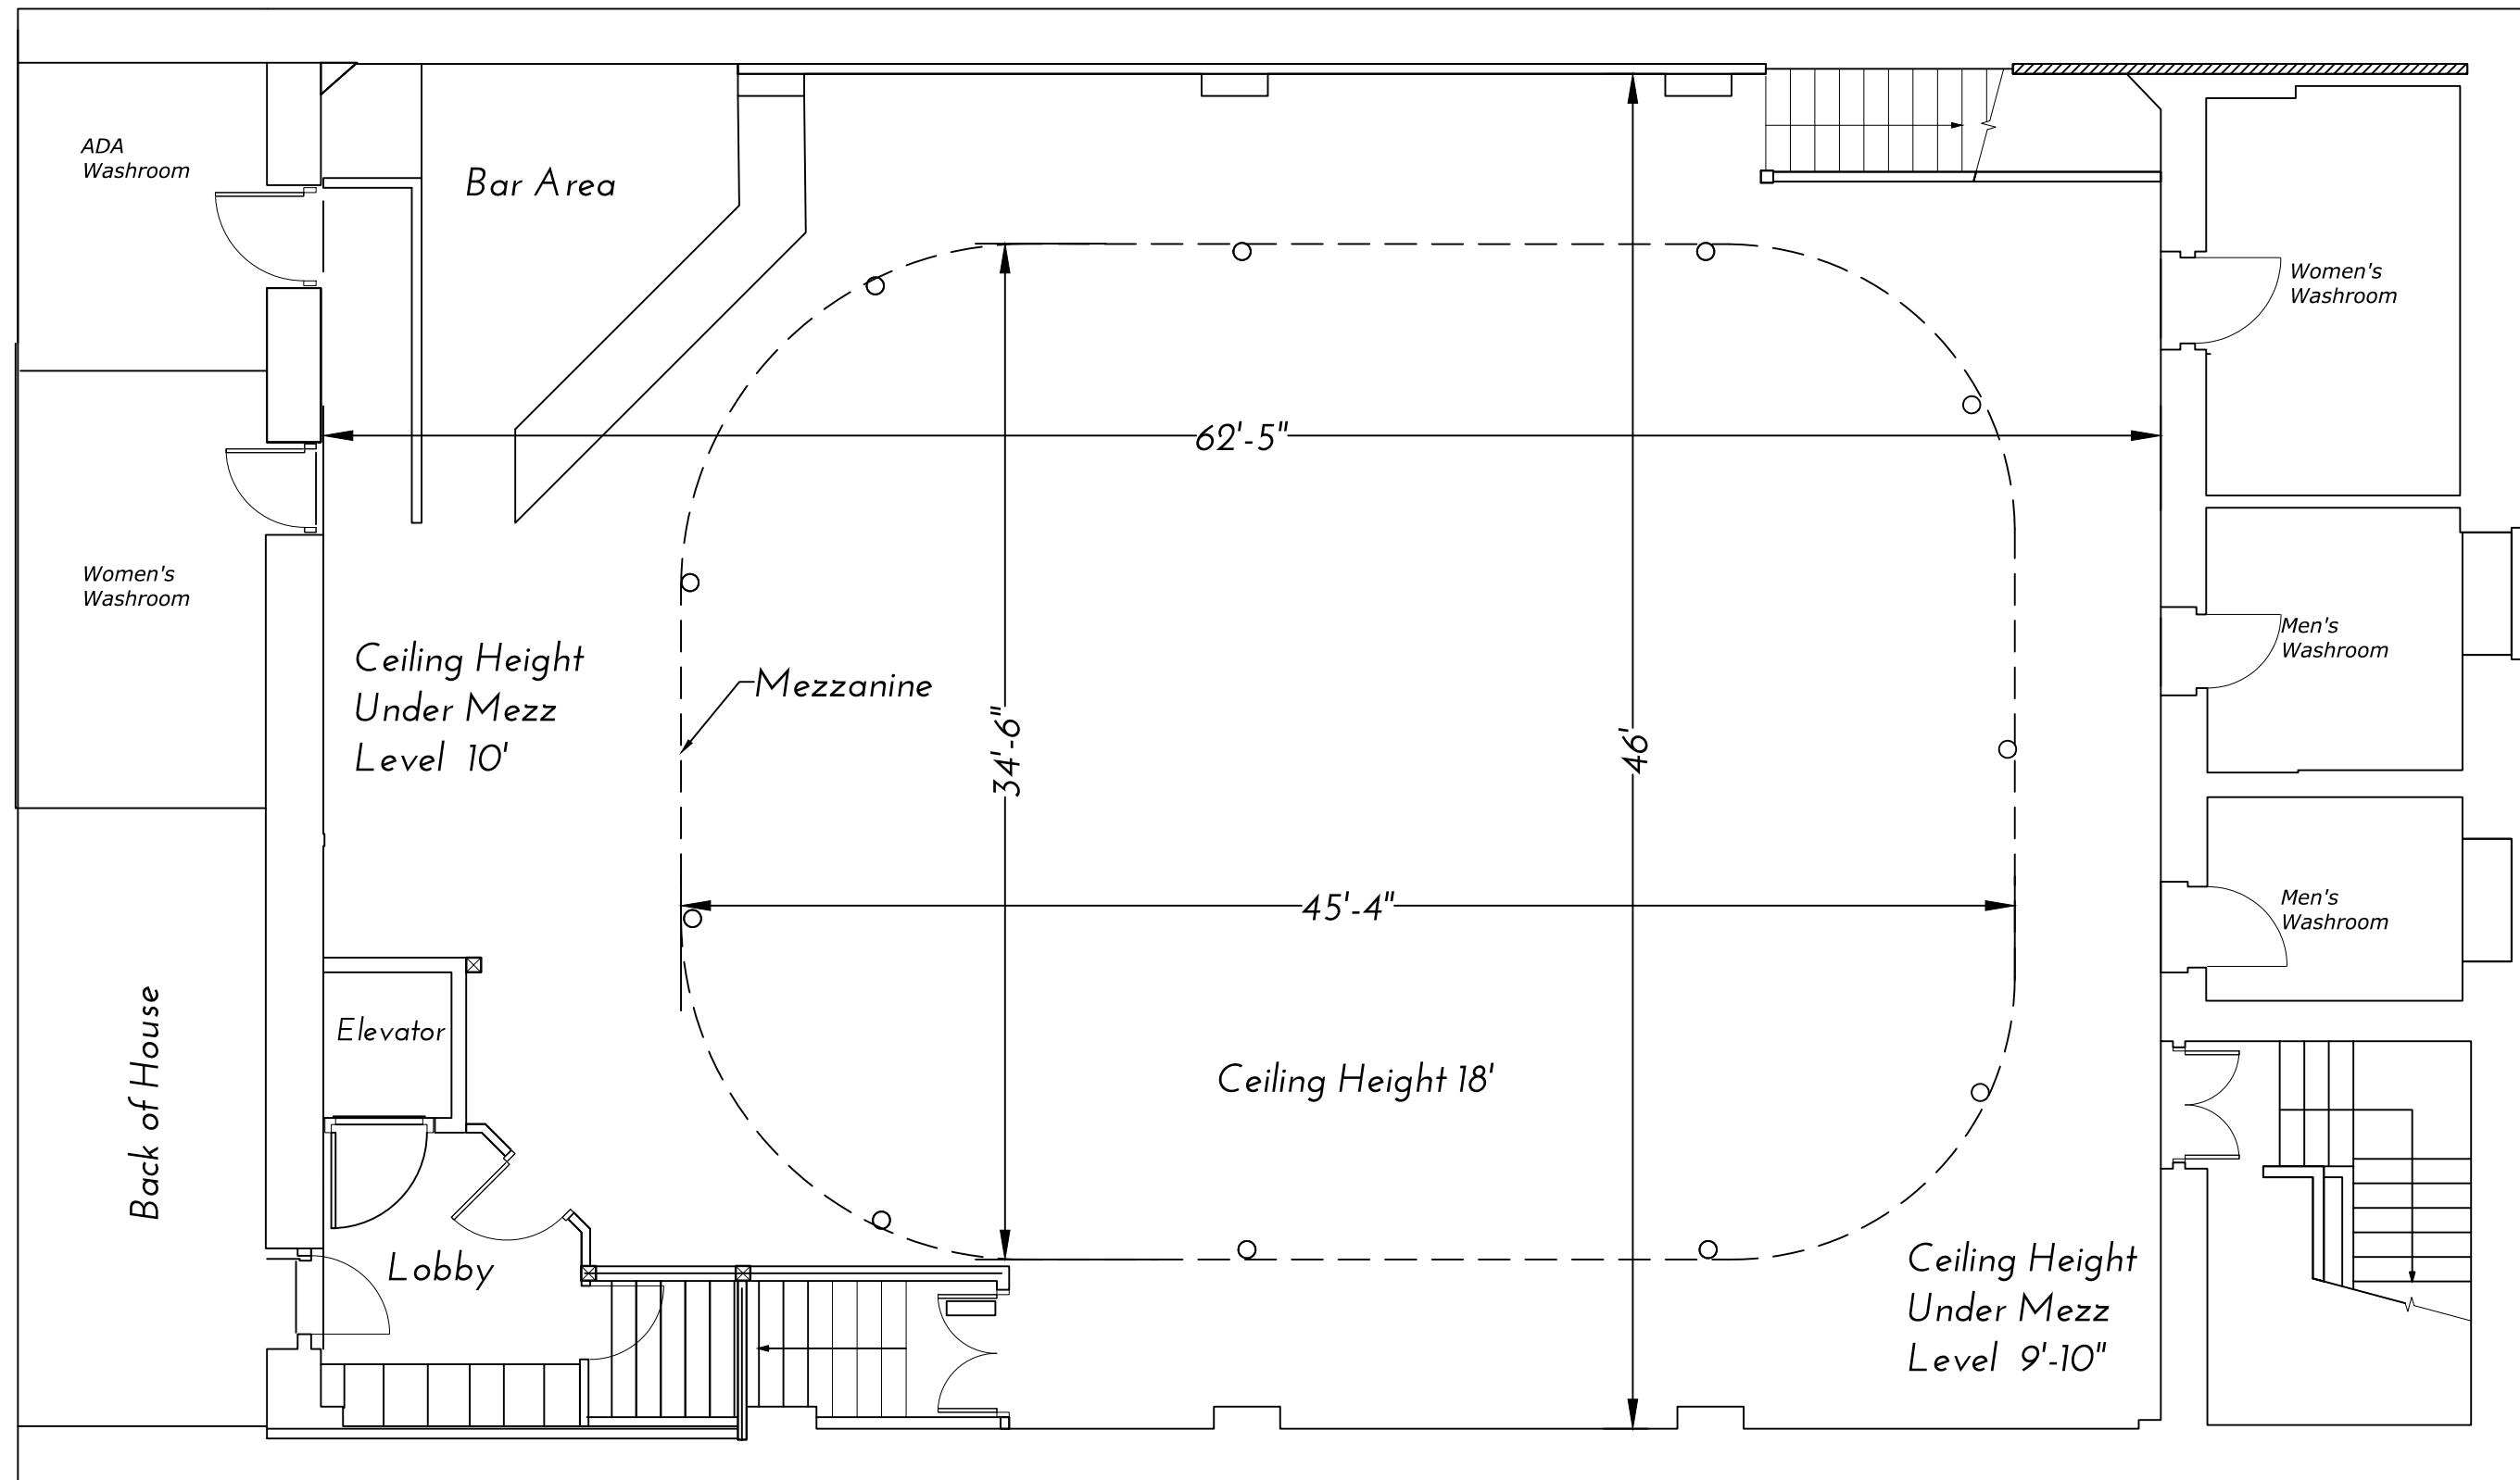

Longboat Hall

1087 Queen St. W, Toronto, ON M6J 1H3 - www.thegreathall.ca

Longboat Hall - Mezzanine

Entrance
Dovercourt

1087 Queen St. W, Toronto, ON M6J 1H3 - www.thegreathall.ca