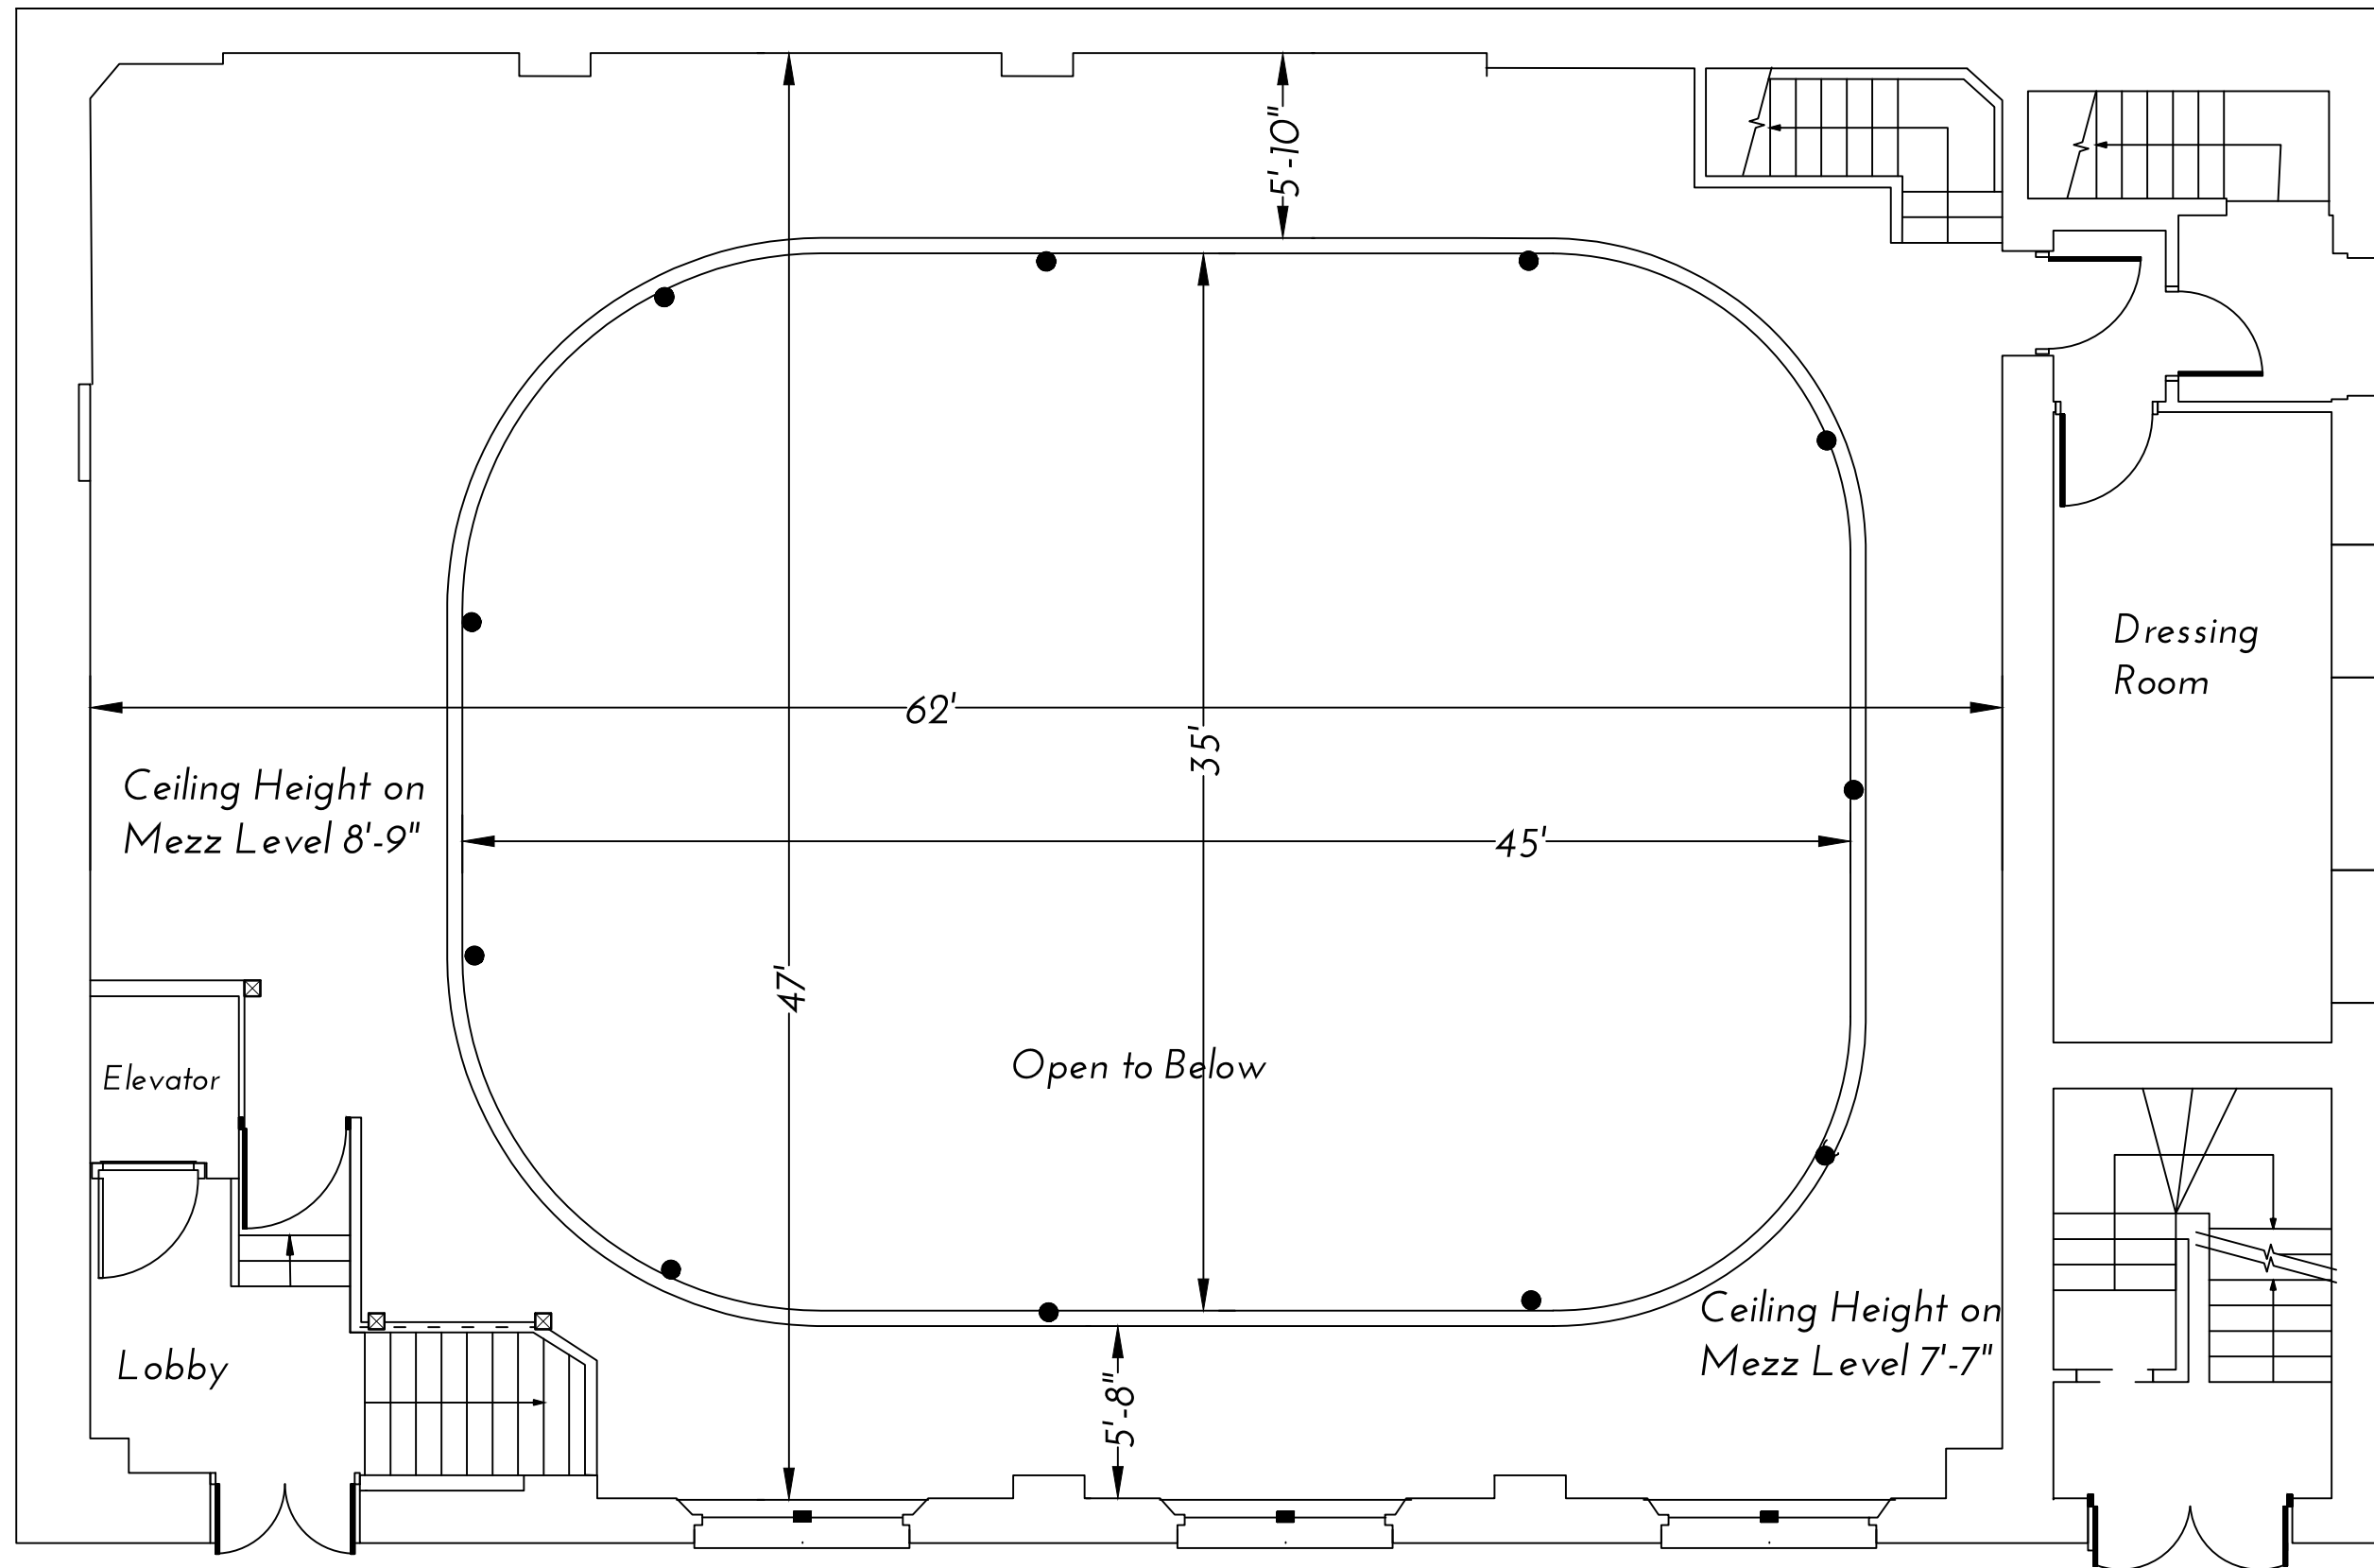

Longboat Hall

1087 Queen St. W, Toronto, ON M6J 1H3 - www.thegreathall.ca

Longboat Hall - Mezzanine

Entrance
Dovercourt

1087 Queen St. W, Toronto, ON M6J 1H3 - www.thegreathall.ca